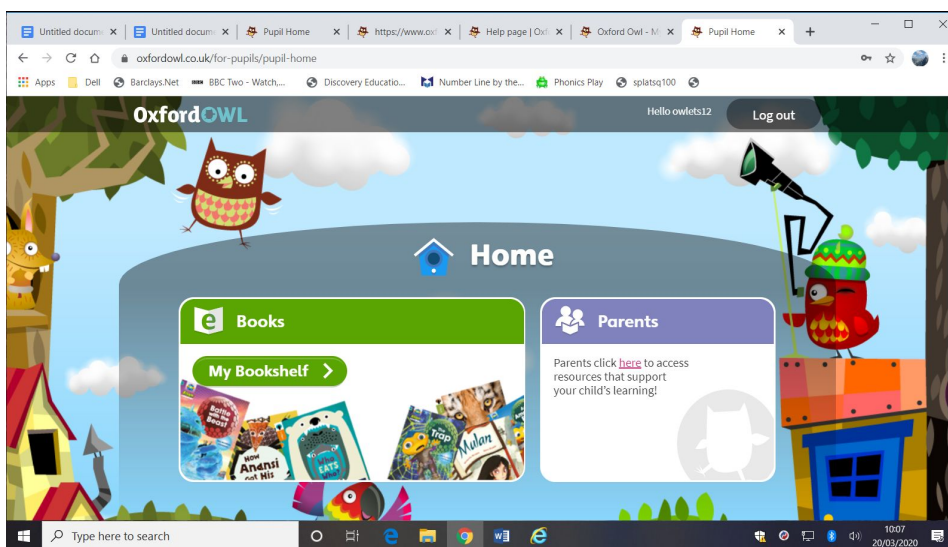

Dear Parents and Carers,

To support reading at home there are some excellent online resources to try. One of these is:

<https://www.oxfordowl.co.uk/for-home/>

Click on the big pink button at the top of the page that says 'My Class Login'.

These are the login details:

Owlets

Username: owlets12

Password: owls

Click on 'My Bookshelf' and this will take you to lots of online e-books.

Sort by age and then choose a book that matches the colour children are currently on.