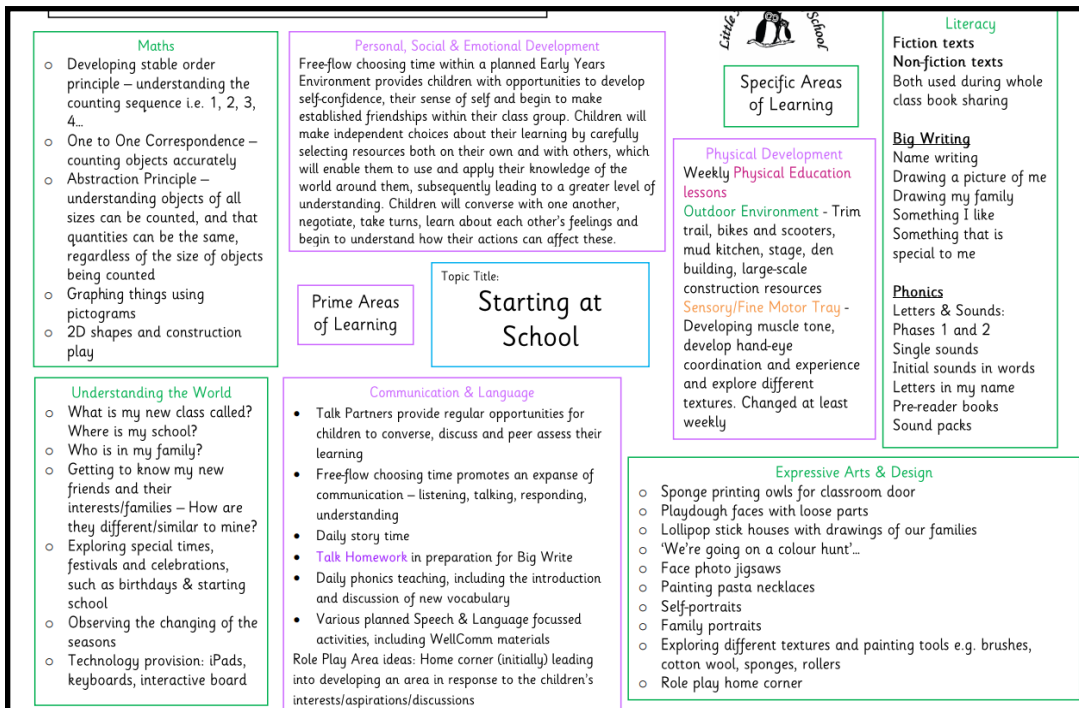

Eagle Owls Breadmaking, September 2022

Owlets Curriculum, Autumn Term