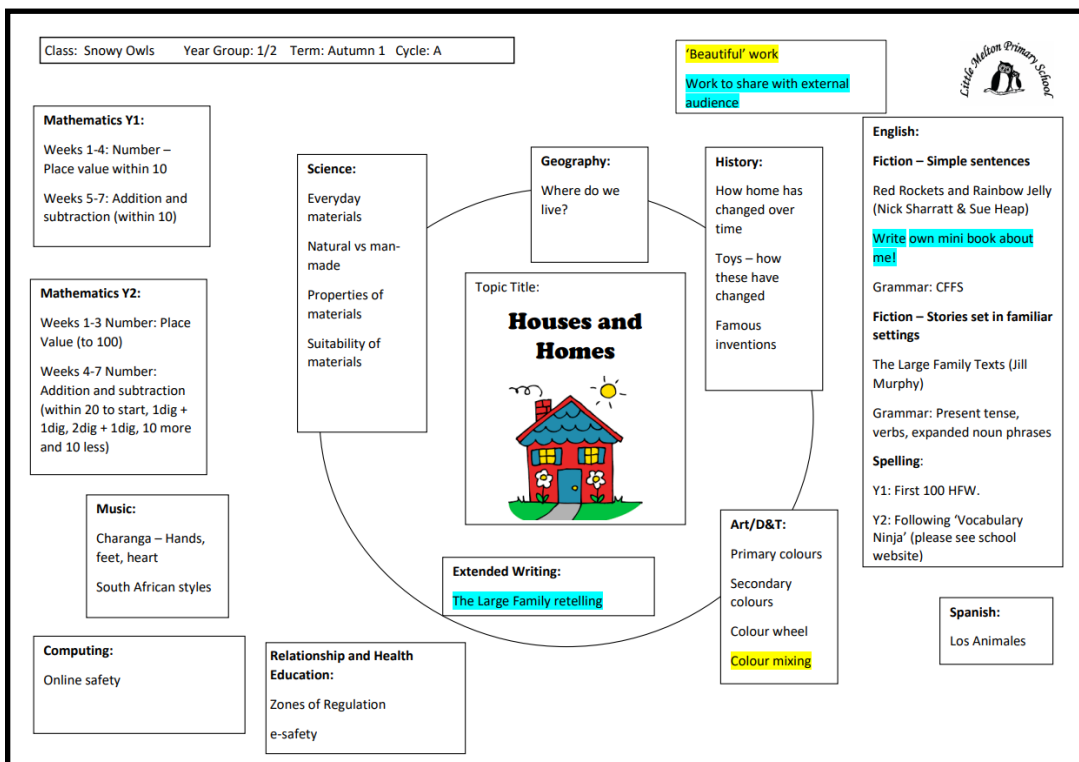

Snowy Owls Curriculum, Autumn Term